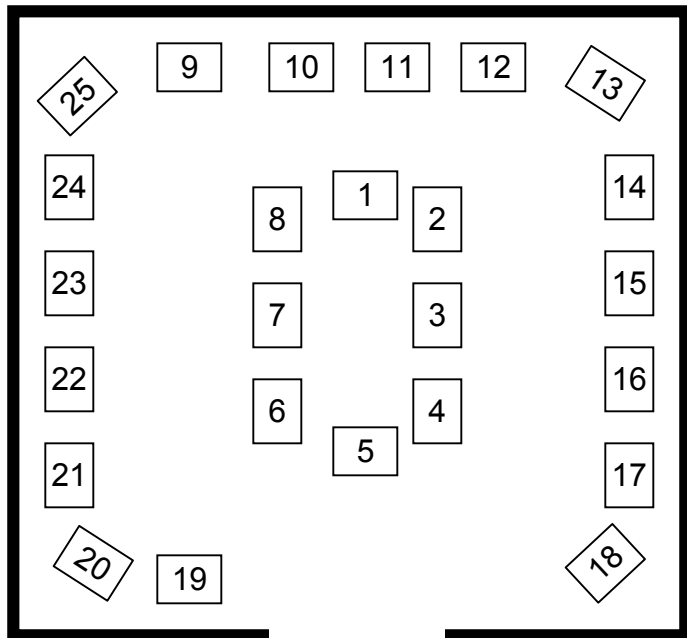

VANCOUVER
Thursday, November 12, 2009

TIME	EVENT	LOCATION
3:45-4:45pm	GMAT Strategy Session by <i>The Princeton Review</i>	East Meeting Rm 9
4:30pm	Registration Opens	
5:00-5:30pm	PANEL DISCUSSIONS Topic: How Admissions Decisions are Made OR Topic: Managing Your Career Search	East Meeting Rm 9 East Meeting Rm 8
5:40-6:10pm	PANEL DISCUSSIONS Topic: How Admissions Decisions are Made OR Topic: Managing Your Career Search	East Meeting Rm 8 East Meeting Rm 9
6:20-6:50pm	PANEL DISCUSSIONS Topic: Alumni Discussions OR Topic: FORTE Foundation, Women in Business-The MBA Value Proposition	East Meeting Rm 8 East Meeting Rm 9
7:00-9:00pm	MBA FAIR	East Meeting Rm

MBA FAIR MAP

Entrance

PARTNERS

Stay healthy this flu season and refrain from handshaking