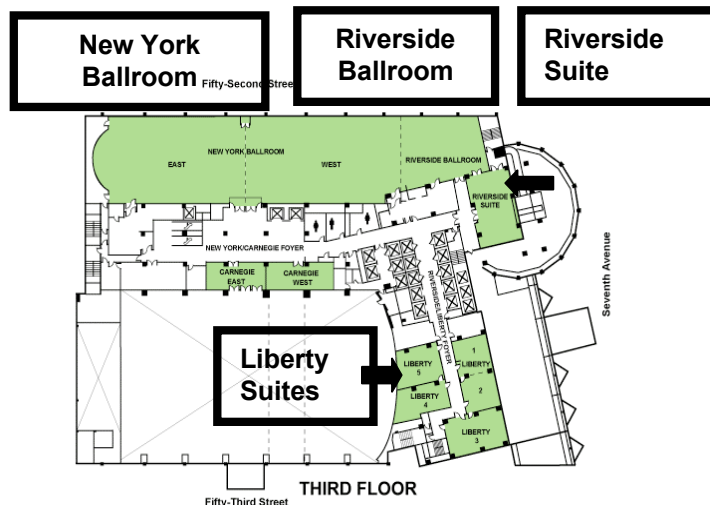

TIME	EVENT	LOCATION	
09:30-10:10am	PANEL DISCUSSIONS Topic: How Admissions Decisions are Made	Riverside Ballroom OR Riverside Suite	
10:15-2:05pm	INDIVIDUAL SCHOOL PRESENTATIONS		
	<p><u>10:15-10:45am</u> NYU Stern (Riverside Ballroom) Fordham University (Riverside Suite) Renmin Univ. of China (Liberty 1) College of William & Mary (Liberty 4) Darla Moore School of Bus. (Liberty 5)</p> <p><u>12:15-12:45</u> Cornell University (Riverside Ballrm) Baruch College (Riverside Suite) HULT Int'l Bus. School (Liberty 1) College of William & Mary (Liberty 4) University of Rochester (Liberty 5)</p>	<p><u>10:55-11:25am</u> Cornell University (Riverside Ballroom) Univ. of Maryland (Riverside Suite) Copenhagen (Liberty 1) St. John's University (Liberty 5)</p> <p><u>12:55-1:25</u> Univ. of Maryland (Riverside Ballroom) Fordham University (Riverside Suite) Renmin Univ. of China (Liberty 1) St. John's University (Liberty 4) Duke MMS Program (Liberty 5)</p>	<p><u>11:35-12:05</u> NYU Stern (Riverside Ballroom) HEC Paris (Riverside Suite) Copenhagen (Liberty 1) Univ. of Rochester (Liberty 5)</p> <p><u>1:35-2:05</u> Baruch College (Riverside Ballroom) HEC Paris (Riverside Suite) Hult Int'l Business School (Liberty 1) Darla Moore School of Bus (Liberty4) Duke MMS Program(Liberty 5)</p>
2:15-3:30	MBA FAIR	New York Ballroom (West)	
3:30-5:00pm	GMAT Strategy Session by The Princeton Review	Riverside Ballroom	
5:00-6:00pm	Earning & Financing Your MBA by <i>Dr. Don Martin, MBA Admissions Consultant</i>	Riverside Ballroom	