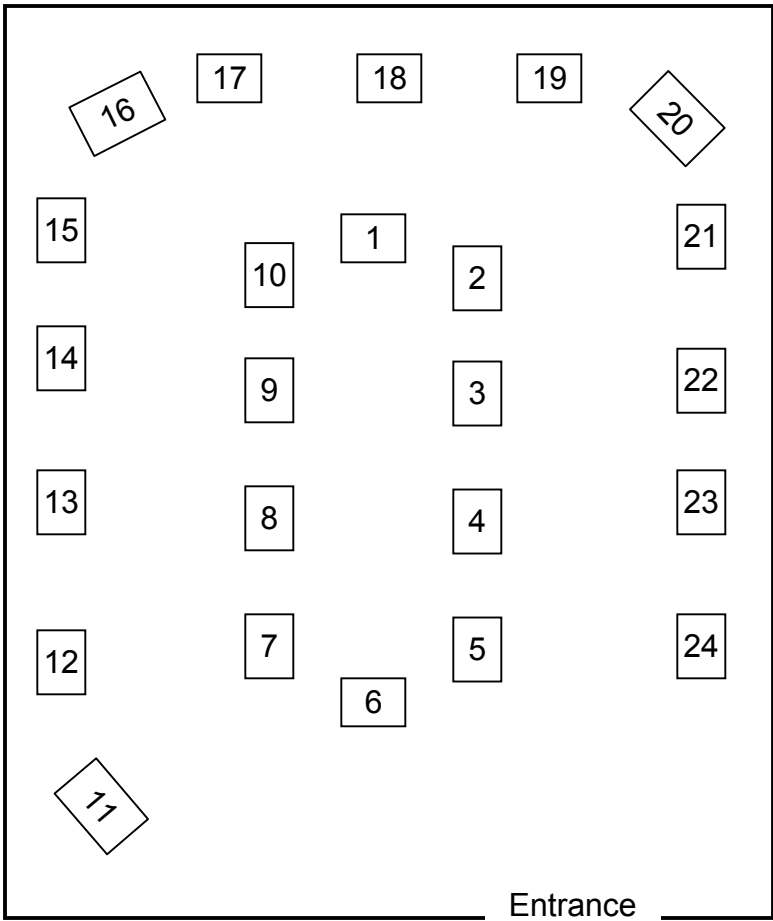

<u>TIME</u>	<u>EVENT</u>	<u>LOCATION</u>
16:30	Registration Opens	
17:30-18:00	Panel Discussion <i>How Admissions Decisions are Made</i>	Mumtaz or Roshanara
	Panel Discussion <i>Managing Your Career Search</i>	Jahanara
18:10-18:40	Panel Discussion <i>How Admissions Decisions are Made</i>	Mumtaz
	Panel Discussion <i>Managing Your Career Search</i>	Jahanara or Roshanara
18:50-19:20	Alumni Panel Discussion	Mumtaz, Jahanara or Roshanara
19:30-21:30	MBA Fair (fair doors will not open until 19:30)	Shahjahan