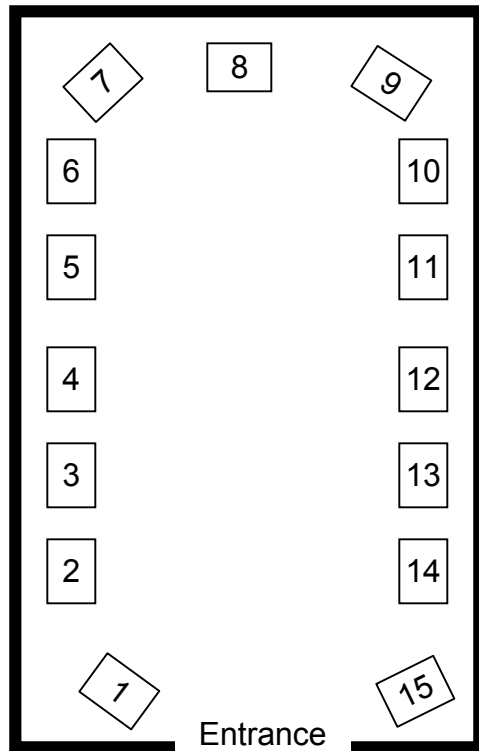

TIME	EVENT	LOCATION
4:45pm	Registration Opens	
5:15-5:50pm	PANEL DISCUSSIONS Topic: Forte Foundation Panel: Admissions Decisions & The MBA Value Proposition for Women	Stephen Room
	OR	
	Topic: How Admissions Decisions are Made	Walker/Bannerma
6:00-8:00pm	MBA FAIR	Imperial Ballroom

UNIVERSITY LIST

1. Dalhousie University
2. Hult International Business School
3. McGill University
4. McMaster University
5. Queens University
6. Richard Ivey School of Business
7. Simon Fraser University
8. University of Alberta
9. University of British Columbia
10. University of Calgary
11. University of Saskatchewan
12. University of Toronto
13. University of Toronto Mississauga
14. University of Victoria
15. York University-Schulich School of Business

MBA FAIR MAP